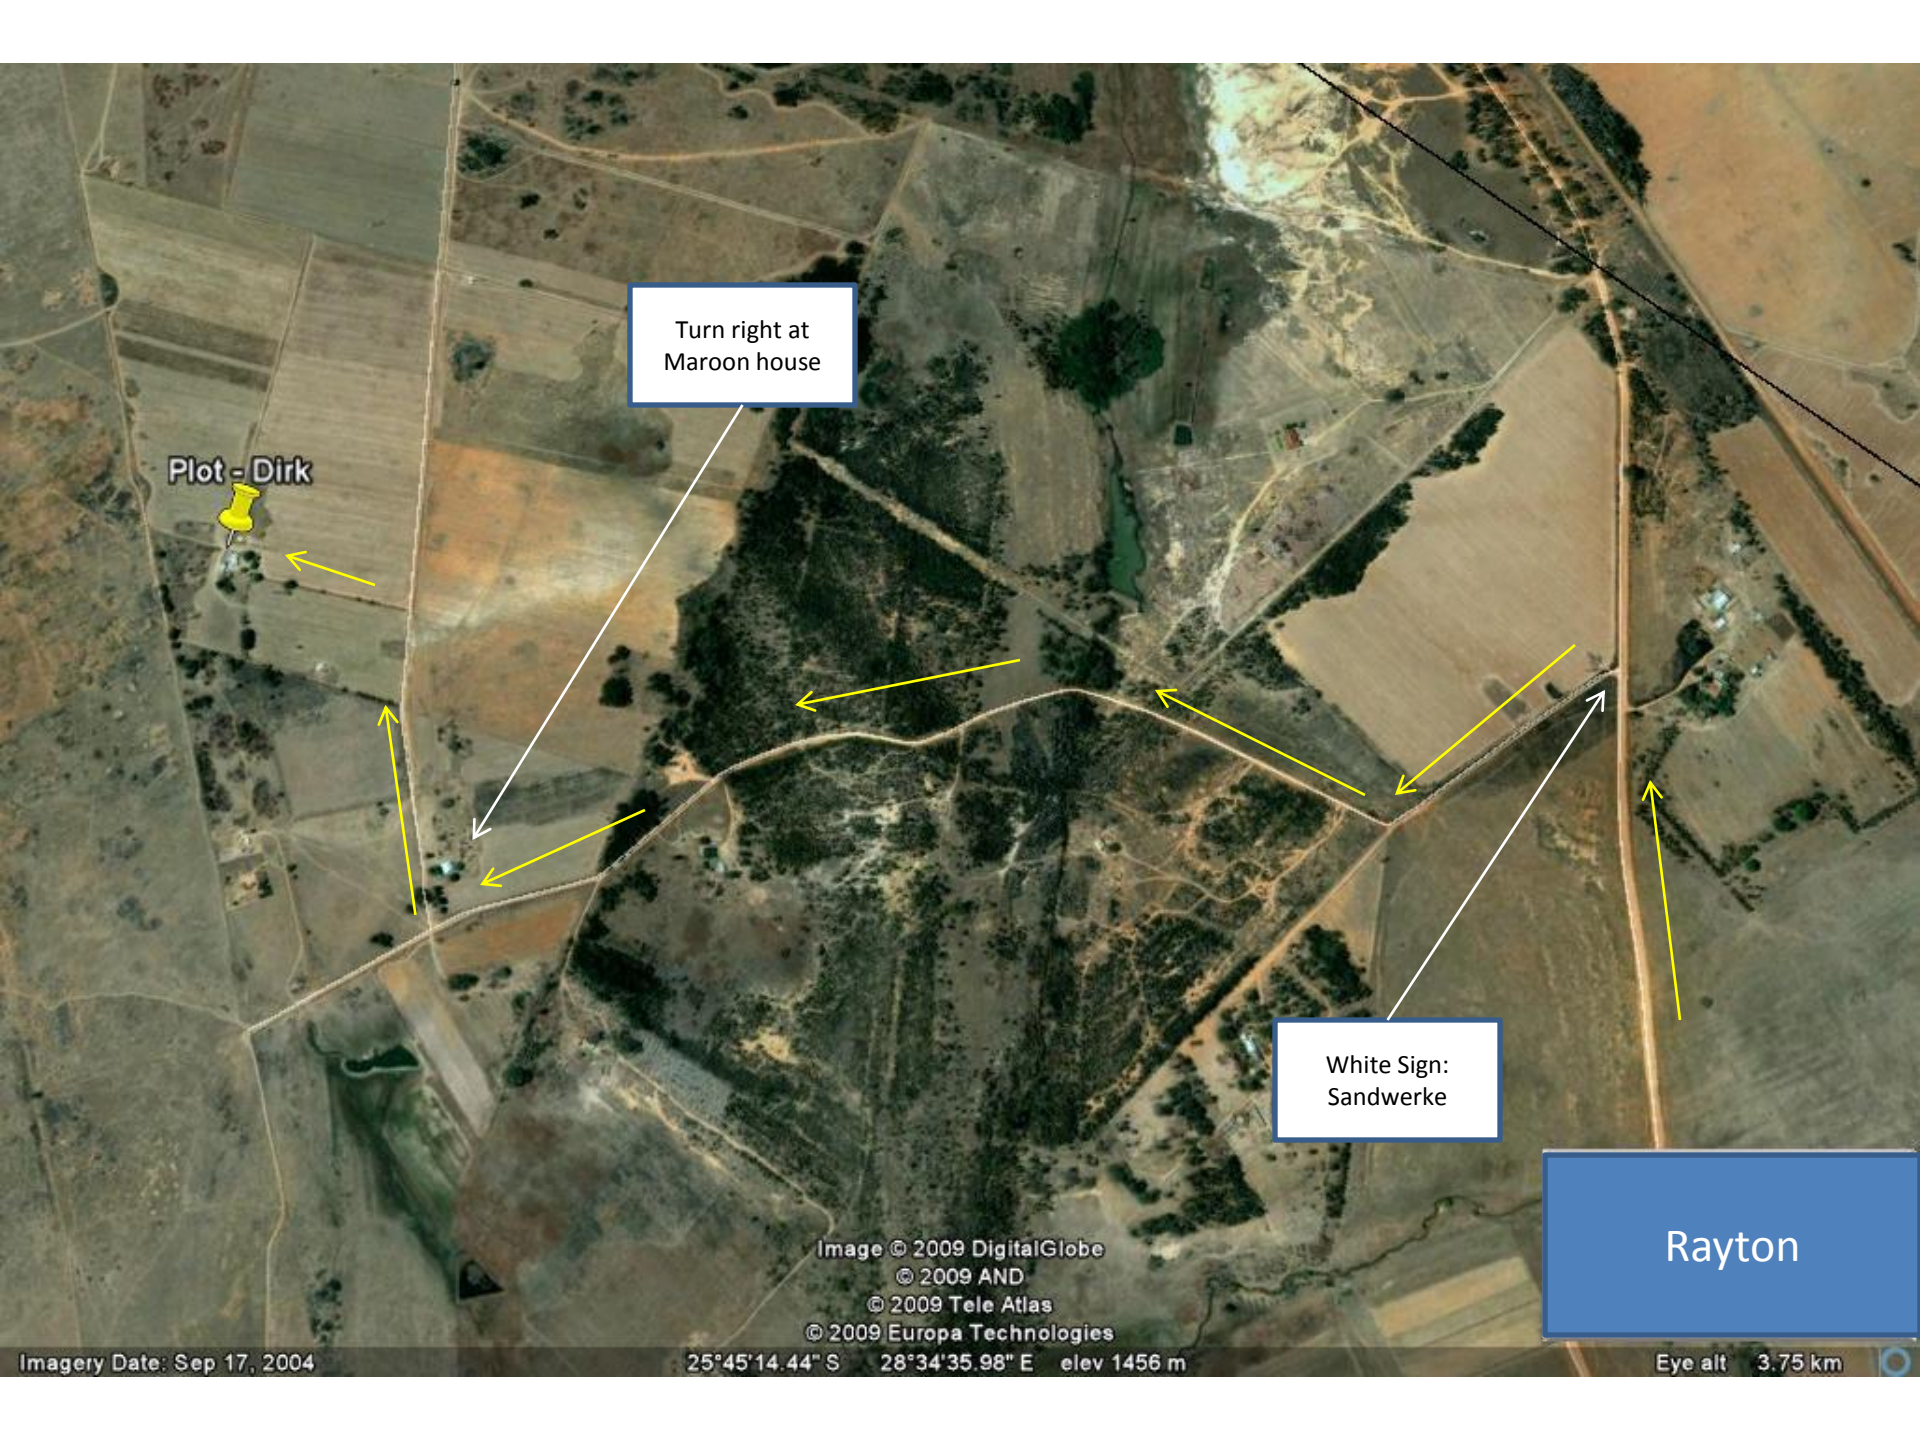

**Contact:**  
 Dirk – 082 339 5585  
 Yolandi – 082 858 2799

Plot - Dirk

Turn right at  
Maroon house

White Sign:  
Sandwerke

Rayton

Image © 2009 DigitalGlobe  
© 2009 AND  
© 2009 Tele Atlas  
© 2009 Europa Technologies

Imagery Date: Sep 17, 2004

25°45'14.44" S 28°34'35.98" E elev 1456 m

Eye alt 3.75 km